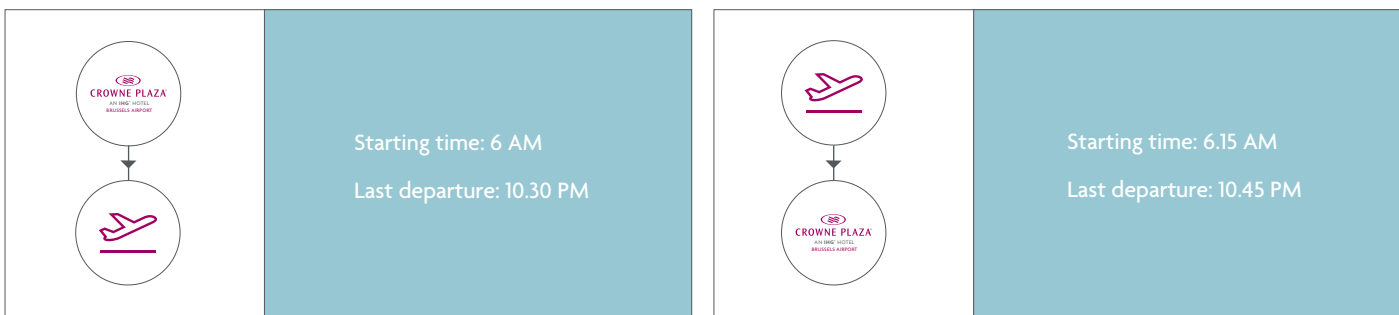

# HOTEL SHUTTLE

**Monday - Sunday\***

Route completed every 20- 30 minutes

Shuttle operating time: 6 AM - 11 PM  
 \*On weekend days, the schedule is adapted.

- At the airport, our shuttle departs from the central bus station which is located on level 0.
- Departure bay E, Please look for the Crowne Plaza signage at the end of the departure bay.
- Taxis can be found in front of the arrivals hall.

If you book taxi via hotel reception, the driver will wait for you at information desk on level 0.

# DEPARTURE TIME SHUTTLE BETWEEN CROWNE PLAZA, NOVOTEL AIRPORT, AIRPORT PLAZA, J&J, CORPORATE VILLAGE 2024

WEEK

Terminal Airport		06:15	06:45	07:15	07:45	08:15	08:45	09:15	09:45	10:15	10:45	11:15	11:45	12:15
Airport Plaza		06:21	06:51	07:21	07:51	08:21	08:51	09:21	09:51	10:21	10:51	11:21	11:51	12:21
Johnson & Johnson		06:22	06:52	07:22	07:52	08:22	08:52	09:22	09:52	10:22	10:52	11:22	11:52	12:22
Stop De Lijn CV		06:24	06:54	07:24	07:54	08:24	08:54	09:24	09:54	10:24	10:54	11:24	11:54	12:24
Crowne Plaza	06:00	06:30	07:00	07:30	08:00	08:30	09:00	09:30	10:00	10:30	11:00	11:30	12:00	12:30
Novotel Airport	06:05	06:35	07:05	07:35	08:05	08:35	09:05	09:35	10:05	10:35	11:05	11:35	12:05	12:35

## DEPARTURE TIME SHUTTLE BETWEEN CROWNE PLAZA, NOVOTEL AIRPORT AND TERMINAL AIRPORT 2024

WEEKEND

Crowne Plaza	06:00	06:20	06:40	07:00	07:20	07:40	08:00	08:20	08:40	09:00	09:20	09:40	10:00	10:20
Novotel Airport	06:05	06:25	06:45	07:05	07:25	08:45	08:05	08:25	08:45	09:05	09:25	09:45	10:05	10:25
Terminal Airport	06:10	06:30	06:50	07:10	07:30	07:50	08:10	08:30	08:50	09:10	09:30	09:50	10:10	10:30